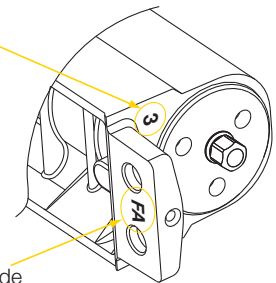

tel 800.438.1951

fax 800.338.0965

3000 Series

Closer Size

Date Code
(2 Alpha Characters)

- 1-6 = Blank
- 2=3302/3502
- 3=3303/3503
- 4=3304/3504
- 5=3305/3505
- 6=3306/3506

Older 3301 and 3501 models may be stamped "1". They can be replaced with the "1-6" model.