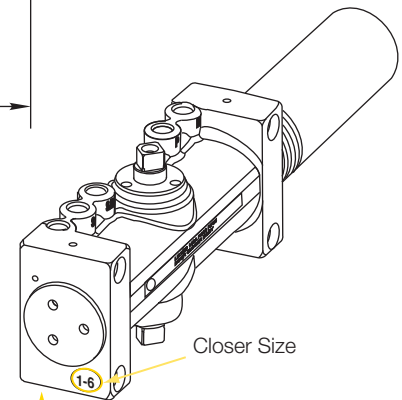

Product Bulletin

How To Identify Yale Door Closers

400/4400 Series

Standard 4400 = 4 valves (S/D, L, P&B)
 Delayed Action 4400DL = 5 valves (S/D, S, L, P&B)

Old 4400 models may be stamped "1-4" or "2-6". They can be replaced with the new "1-6" model.