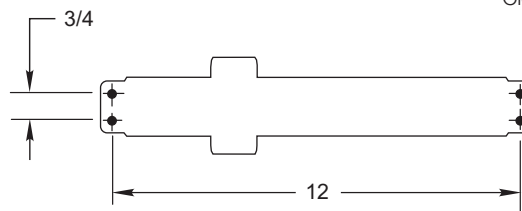

Product Bulletin

How To Identify Yale Door Closers

400/4400 Series

Standard 4400 = 4 valves (S/D, L, P&B)
 Delayed Action 4400DL = 5 valves (S/D, S, L, P&B)

Old 4400 models may be stamped "1-4" or "2-6". They can be replaced with the new "1-6" model.

- 1-6 = 4400
- 2 = 402
- 3 = 403
- 4 = 404
- 5 = 405
- 6 = 406

Date Code - underneath; not shown (2 Alpha Characters)

Yale Commercial
Locks and Hardware

100 Yale Avenue
Lenoir City, TN 37771

www.yalecommercial.com

tel 800.438.1951

fax 800.338.0965

3000 Series

Closer Size

Date Code
(2 Alpha Characters)

- 1-6 = Blank
- 2=3302/3502
- 3=3303/3503
- 4=3304/3504
- 5=3305/3505
- 6=3306/3506

Older 3301 and 3501 models may be stamped "1". They can be replaced with the "1-6" model.