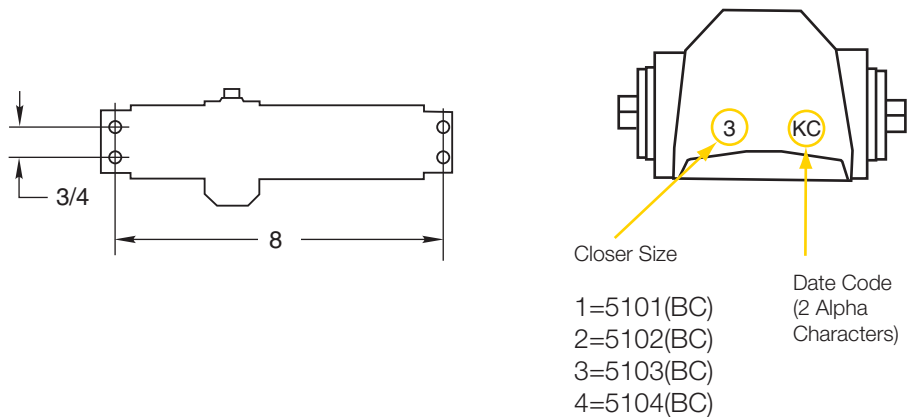

Product Date Codes

A - January	U - 1987	H - 2000
B - February	T - 1988	G - 2001
C - March	S - 1989	F - 2002
D - April	R - 1990	E - 2003
E - May	Q - 1991	D - 2004
F - June	P - 1992	C - 2005
G - July	O - 1993	B - 2006
H - August	N - 1994	A - 2007
I - September	M - 1995	Z - 2008
J - October	L - 1996	Y - 2009
K - November	K - 1997	X - 2010
L - December	J - 1998	W - 2011
	I - 1999	V - 2012

Example:

Product Date Codes for closers are signified by a combination of two (2) letters. The first letter is the month the second letter is the year. For example, a date code of KT = November 1988

Yale® is a registered trademark of Yale Security Inc., an ASSA ABLOY Group company. Other products' brand names may be trademarks or registered trademarks of their respective owners and are mentioned for reference purposes only. These materials are protected under U.S. copyright laws. All contents current at time of publication. The ASSA ABLOY Group companies reserve the right to change availability of any item in this catalog, its design, construction, and/or its materials. Copyright © 2009, Yale Security Inc., an ASSA ABLOY Group company. All rights reserved. Reproduction in whole or in part without the express written permission of Yale Security Inc., an ASSA ABLOY Group company.

ASSA ABLOY is the global leader in door opening solutions, dedicated to satisfying end-user needs for security, safety and convenience.

42653-2/09N