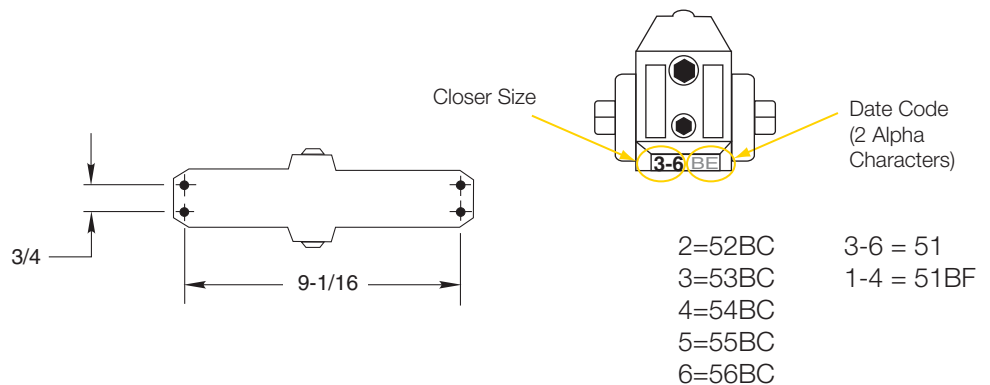

How To Identify Yale Door Closers

50 Series

5100 Series