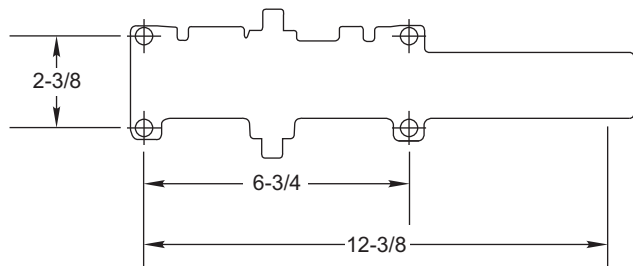

Product Bulletin

How To Identify Yale Door Closers

400/4400 Series

Standard 4400 = 4 valves (S/D, L, P&B)
 Delayed Action 4400DL = 5 valves (S/D, S, L, P&B)

Old 4400 models may be stamped "1-4" or "2-6". They can be replaced with the new "1-6" model.

- 1-6 = 4400
- 2 = 402
- 3 = 403
- 4 = 404
- 5 = 405
- 6 = 406

Date Code - underneath; not shown (2 Alpha Characters)

Yale Commercial
Locks and Hardware

100 Yale Avenue
Lenoir City, TN 37771

www.yalecommercial.com

tel 800.438.1951

fax 800.338.0965

3000 Series

Closer Size

Date Code
(2 Alpha Characters)

- 1-6 = Blank
- 2=3302/3502
- 3=3303/3503
- 4=3304/3504
- 5=3305/3505
- 6=3306/3506

Older 3301 and 3501 models may be stamped "1". They can be replaced with the "1-6" model.